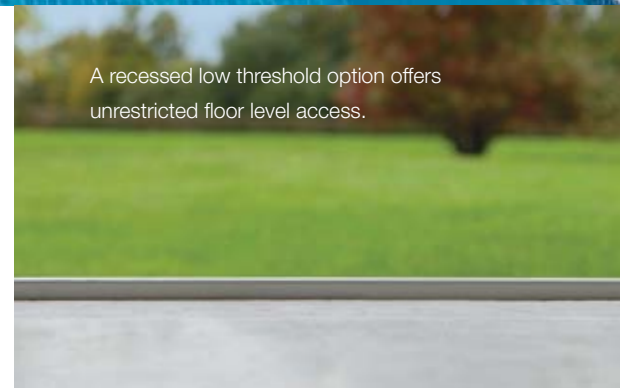

A recessed low threshold option offers unrestricted floor level access.