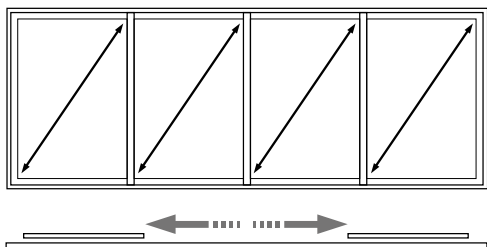

Sliding doors have large glass areas.