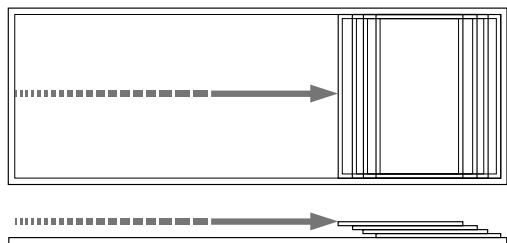

The range of furniture includes traditional lever / lever handles

Multipoint hook locks are fitted as standard to opening sliders

Visoglide's sliding mechanism ensures reliable operation

Triple track option will give your sliding door a wide opening aperture.