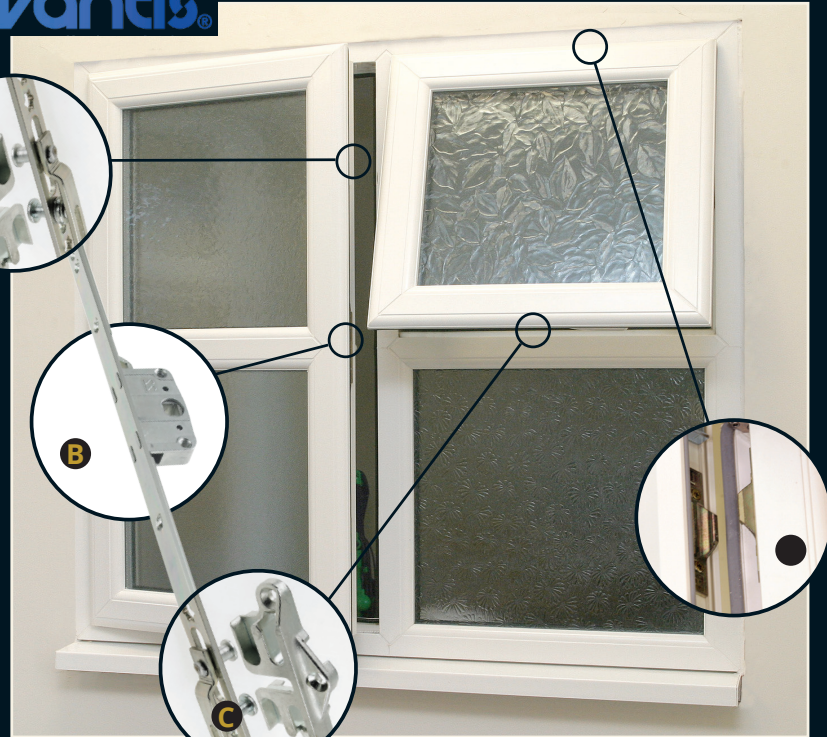

Standard Door Specification / Upgrades

Kömmerling Windows

All 'Choices' Kömmerling windows will be supplied with high specification locking.

Standard Specification:

- A** High strength steel mushrooms
- B** Locking designed for optimal security and compression
- C** Die cast keep to retain locking mushrooms and provide night vent facility

Optional upgrade to PAS 24:

- D** Hinge protectors

**Upgrade to PAS 24 Secured by Design
Easy and Inexpensive**

Secured by Design can sometimes require one laminate skin, this decision is made by the client and the police advisor.

Secured by Design

Police Preferred Specification

A+ Energy Rated Window with Low 'U' Values

Energy Ratings

'Choices' windows are 'A' Energy Rated as standard where applicable

Window 'U' Values

Wide range available for all products