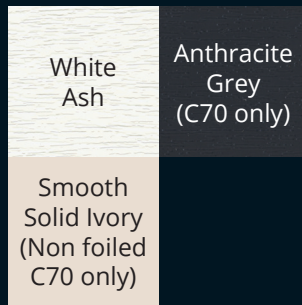

FENSA
Registered Company

Kömmerling

70mm Window and Door Systems

Standard Foils

Both sides or on smooth white

Both sides

On smooth white

Contact your 'Choices' Installer
for details on non standard
colour options

Kömmerling

'Choices' The UK's largest supplier

Kömmerling O70 and C70 versatile product range available in a wide range of colours, gasket and Astragal bar options double or triple glazed.

O70
Fully Sculptured

C70
Chamfered

C70
Slim Sash

Legacy
Sculptured inside
Chamfered Outside

Gasket Colour Options for non foiled White

- O70 - Standard - black gasket/black Swisspacer
- Option - silver gasket/white Swisspacer
- C70 - Standard - silver gasket/white Swisspacer
- Option - black gasket/black Swisspacer