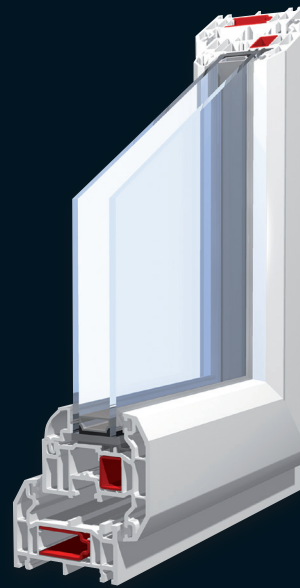

C70
Chamfered

C70
Slim Sash

Legacy
Sculptured inside
Chamfered Outside

Gasket Colour Options for non foiled White

- O70 - Standard - black gasket/black Swisspacer
- Option - silver gasket/white Swisspacer
- C70 - Standard - silver gasket/white Swisspacer
- Option - black gasket/black Swisspacer