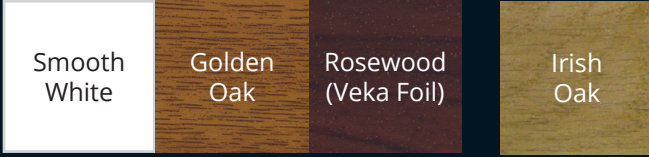

PVCU Doors

imagine

Colour Options

Both sides or on smooth white