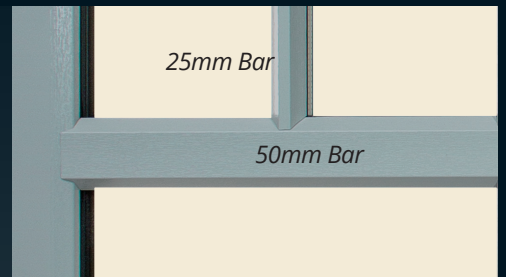

### 50mm ASTRAGAL BAR

Kömmerling 70 - Linear only

50mm wide clip fit linear astragal bar perfect for creating that cottage bar look or a mullion effect on doors

Can be used in conjunction with our 25mm Astragal Bar