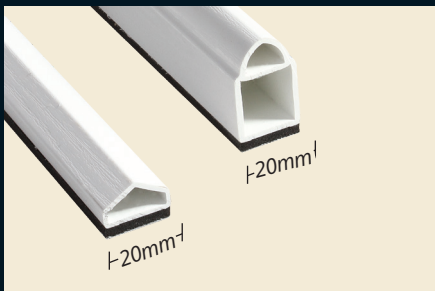

### 25mm ASTRAGAL BAR

Default Bar for Kömmerling O70, C70 and Rehau.

25mm clip fit Astragal bar with milled ends to match profile shape offering the traditional timber appearance.

### 20mm ASTRAGAL BAR

Rehau Vertical Sliding Sash, Residence 9, Halo Flush 70 and Imagine.

20mm Astragal bar with square cut external bar to sash/frame giving a tidy appearance.

**Available Double or Triple Glazed**  
**Optional for Kömmerling 70**