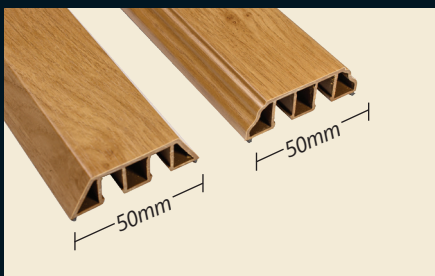

50mm ASTRAGAL BAR

Kömmerling 70 - Linear only

50mm wide clip fit linear astragal bar perfect for creating that cottage bar look or a mullion effect on doors

Can be used in conjunction with our 25mm Astragal Bar